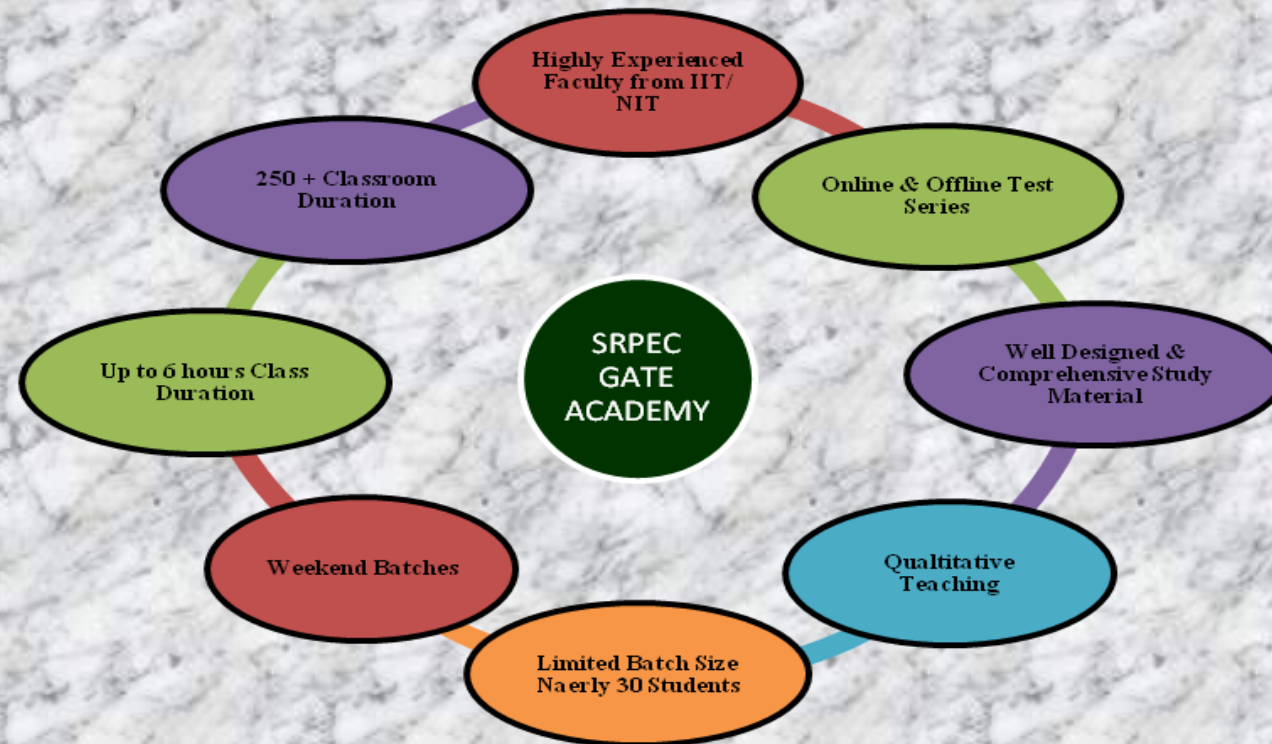

# S R GATE ACADEMY

**GATE  
2017**

## BENEFITS OF S R GATE ACADEMY:

- ▶ HIGHLY GATE ORIENTED OFFLINE AND ONLINE TEST SERIES.
- ▶ LEARNING FROM BASIC TO ADVANCE WITH EASY TRICKS AND TECHNIQUES.
- ▶ TO MAKE COACHING AVAILABLE TO ALL STUDENTS IN RURAL AREAS.
- ▶ STUDY MATERIALS WILL BE PROVIDED WITH SUFFICIENT TEST SERIES.
- ▶ GATE CLASS FEES WILL BE REFUNDED TO THE STUDENTS, THOSE WHO QUALIFY GATE-2017 OR MAINTAIN 90 % ATTENDANCE DURING LECTURE HOURS.

<i>Fee Structure</i>					
Entrance level	Fees / Sem (SRPEC STUDENTS)	Total Fees	Fees / Sem (OUTSIDE STUDENTS)	Total Fees	REMARK
4 <sup>th</sup>	1,500	6,000	3,000	12,000	SYLLABUS WILL BE COVERED FULL
5 <sup>th</sup>	1,500	4,500	3,000	9,000	LEFT SYLLABUS IN 4TH SEM WON'T BE COVERED
6 <sup>th</sup>	1,500	3,000	3,000	6,000	SYLLABUS WILL BE COVERED FOR THIS BATCH ONLY